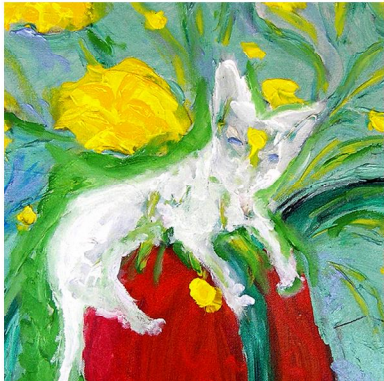

Shadow

Limey

Diablo

Snowy

Cats Helping Horses Art Collection

Sprout

Cotton

Ying and Yang

Flynn

Tony Curtis creates brightly colored impressionistic paintings, drawings and assemblages reflecting the glamour of his movie star status, his generous nature and his zest for life. The subject matter of his paintings include domestic still lifes featuring floral and cat motifs, landscapes, celebrity and self portraits. Curtis's artwork is featured in prominent galleries, private collections and distinguished museums including New York's Museum of Modern Art. Considerable demand for Curtis's artwork dictates a busy exhibition and personal appearance schedule with his original paintings commanding in excess of \$50,000 per canvas. Proceeds from sales of this art collection are donated to Shiloh Horse Rescue and Sanctuary.