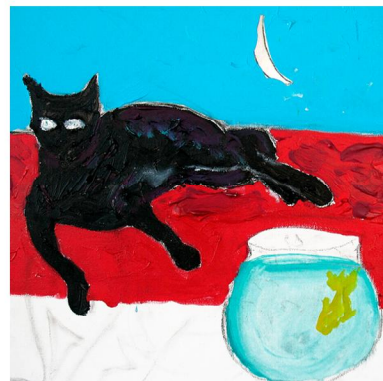

Shadow

Limey

Diablo

Snowy

Cats Helping Horses Art Collection

Sprout

Cotton

Ying and Yang

Flynn

Tony Curtis creates brightly colored impressionistic paintings, drawings and assemblages reflecting the glamour of his movie star status, his generous nature and his zest for life. The subject matter of his paintings include domestic still lifes featuring floral and cat motifs, landscapes, celebrity and self portraits. Curtis's artwork is featured in prominent galleries, private collections and distinguished museums including New York's Museum of Modern Art. Considerable demand for Curtis's artwork dictates a busy exhibition and personal appearance schedule with his original paintings commanding in excess of \$50,000 per canvas. Proceeds from sales of this art collection are donated to Shiloh Horse Rescue and Sanctuary.