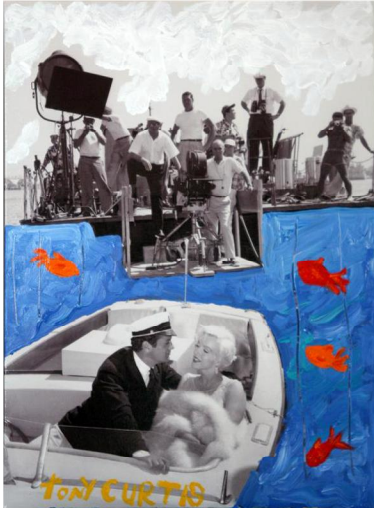

On The Boat

The Gypsy

Fencing

Hot

Celebrity Art Collection

Gypsy Prince

Johnny Dark

Shell Oil

Young Blue Eyes

Tony Curtis creates brightly colored impressionistic paintings, drawings and assemblages reflecting the glamour of his movie star status, his generous nature and his zest for life. The subject matter of his paintings include domestic still lifes featuring floral and cat motifs, landscapes, celebrity and self portraits. Curtis's artwork is featured in prominent galleries, private collections and distinguished museums including New York's Museum of Modern Art. Considerable demand for Curtis's artwork dictates a busy exhibition and personal appearance schedule with his original paintings commanding in excess of \$50,000 per canvas.