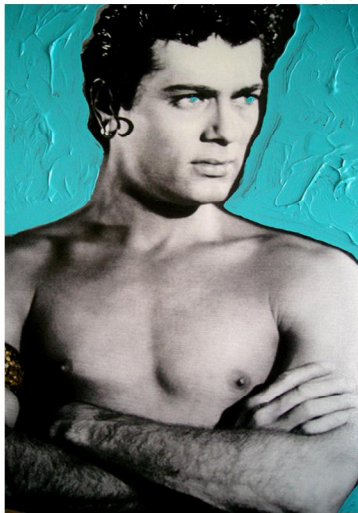

On The Boat

The Gypsy

Fencing

Hot

Celebrity Art Collection

Gypsy Prince

Johnny Dark

Shell Oil

Young Blue Eyes

Tony Curtis creates brightly colored impressionistic paintings, drawings and assemblages reflecting the glamour of his movie star status, his generous nature and his zest for life. The subject matter of his paintings include domestic still lifes featuring floral and cat motifs, landscapes, celebrity and self portraits. Curtis's artwork is featured in prominent galleries, private collections and distinguished museums including New York's Museum of Modern Art. Considerable demand for Curtis's artwork dictates a busy exhibition and personal appearance schedule with his original paintings commanding in excess of \$50,000 per canvas.