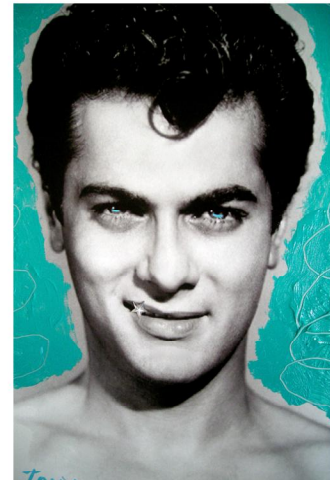

On The Boat

The Gypsy

Fencing

Hot

Celebrity Art Collection

Gypsy Prince

Johnny Dark

Shell Oil

Young Blue Eyes

Tony Curtis creates brightly colored impressionistic paintings, drawings and assemblages reflecting the glamour of his movie star status, his generous nature and his zest for life. The subject matter of his paintings include domestic still lifes featuring floral and cat motifs, landscapes, celebrity and self portraits. Curtis's artwork is featured in prominent galleries, private collections and distinguished museums including New York's Museum of Modern Art. Considerable demand for Curtis's artwork dictates a busy exhibition and personal appearance schedule with his original paintings commanding in excess of \$50,000 per canvas.