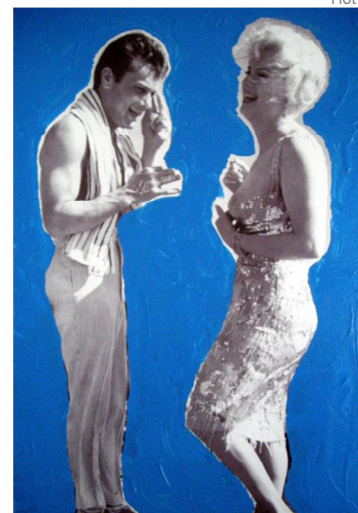

On The Boat

The Gypsy

Fencing

Hot

Celebrity Art Collection

Gypsy Prince

Johnny Dark

Shell Oil

Young Blue Eyes

Tony Curtis creates brightly colored impressionistic paintings, drawings and assemblages reflecting the glamour of his movie star status, his generous nature and his zest for life. The subject matter of his paintings include domestic still lifes featuring floral and cat motifs, landscapes, celebrity and self portraits. Curtis's artwork is featured in prominent galleries, private collections and distinguished museums including New York's Museum of Modern Art. Considerable demand for Curtis's artwork dictates a busy exhibition and personal appearance schedule with his original paintings commanding in excess of \$50,000 per canvas.